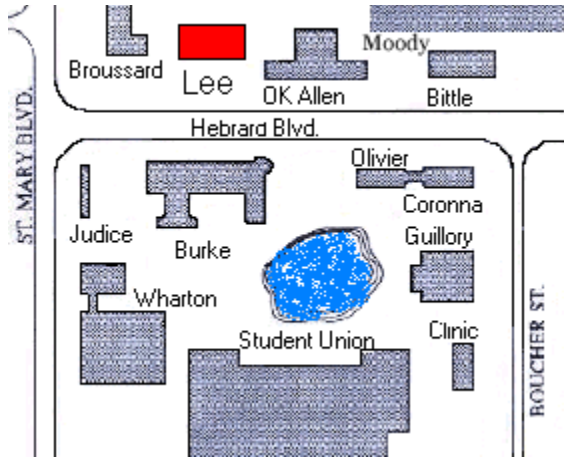

Lee Hall: Location & Driving Directions

Lee Hall houses the offices for the Academic Success Center, which provides academic support services for students, including academic and career counseling, Academic Skills courses, tutoring services, transfer services, and the office of Orientation.

Driving Directions

From Lake Charles Area

- I-10 East to Exit 101 (Lafayette/Carencro Exit)
- Right onto University Avenue (pass 9 lights) until Hebrard Boulevard
- Right on Hebrard Boulevard
- Lee Hall is 6th building on the right.*

From Baton Rouge Area:

- I-10 West to Exit 101 (Lafayette/Carencro Exit).
- Left onto University Avenue (pass 9 lights) until Hebrard Boulevard.
- Right on Hebrard Boulevard.
- Lee Hall is 6th building on the right. *

From Alexandria Area:

- I-49 South go under the I-10 overpass into Lafayette.
- Go through 8 lights (pass Northgate Mall).
- At Johnston Street light turn right.
- At the 3rd light, turn left onto University Avenue.
- At the 1st light turn right on Hebrard Boulevard.